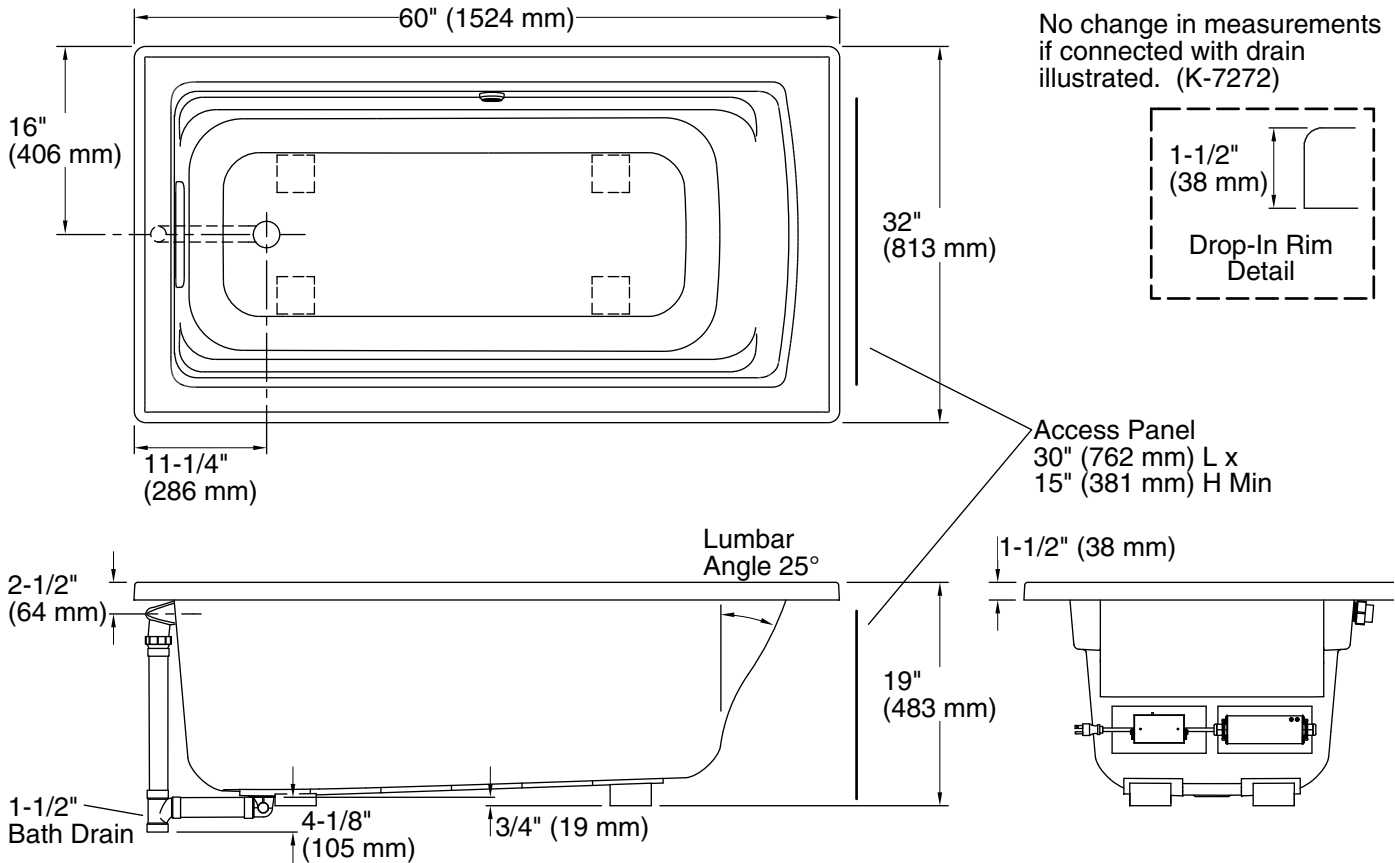

Required Electrical Service

One circuit required, protected with Class A Ground-Fault Circuit-Interrupter (GFCI). Outside North America, this device may be known as a Residual Current Device (RCD).

Heated Surface: 120 V, 15 A

Technical Information

All product dimensions are nominal.

Installation:	Drop-in
Drain location:	End
Basin area, bottom:	45-1/8" x 19-11/16" (1146 mm x 500 mm)
Basin area, top:	52-3/4" x 25-5/16" (1340 mm x 643 mm)
Weight:	70 lbs (31.8 kg)
Minimum floor load:	44 lbs/ft² (214.8 kg/m²)
Water depth:	15" (381 mm)
Water capacity:	58 gal (219.6 L)
Cutout:	Drop-in, 58-1/2" x 30-1/2" (1486 mm x 775 mm)
Electrical component rating:	Heated Surface: 120 V, 0.5 A, 60 Hz, 65 W
Minimum flat for door:	2-3/16" (56 mm)

Notes

Measure your actual product for rough-in details.

Install this product according to the installation instructions.

The hot water supply should be 70% of the capacity of the bath or greater. Installations will vary.

This bath is designed for drop-in installation only. It is not suited for use in a three wall alcove with an overhead shower.

ADA compliant when installed to the specific requirements of these regulations.